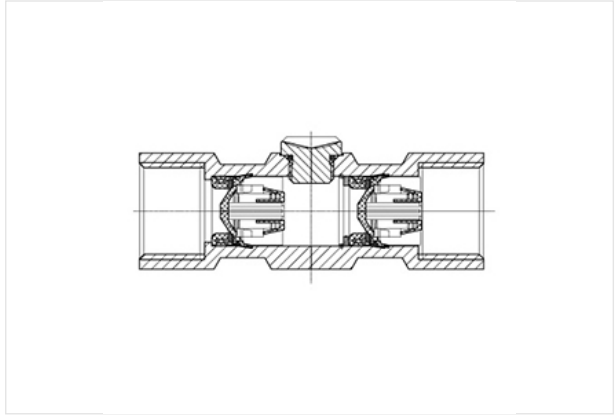

Double Check Valve

Number of Items: 3

<u>Product Code</u>	<u>Size [Inches]</u>	<u>Weight [g]</u>
9057100	1/2"	
9057200	3/4"	
9057300	1"	