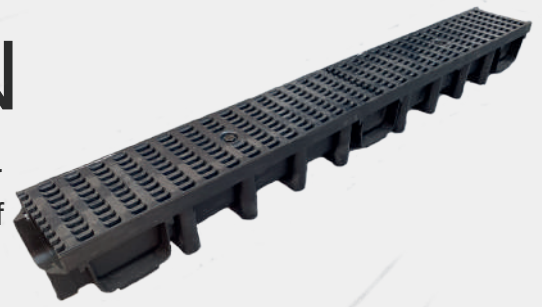

DEK DRAIN
B125

DEK DRAIN B125

ALL IN

DekDrain B125 loading EN1433 is certified for use on driveways, car parks, pedestrian areas, and pathways.

Do you want the best look and ease of installation in a plastic channel, but A15 just isn't up to the job? DekDrain B125 is ALL IN.

Grid Design Grating
Stylish & great performance

12

12 Outlet Options
Easily connect to underground drainage

PP Channel & PVC Grating
Light weight, easy to handle, fewer damages onsite or during transport

Easy & Clean To Cut vs Concrete
No heavy machinery - No dust clouds

find out more
www.deks.co.uk/b125

DekDrain B125 ALL IN

Use on pavements, driveways, and small car parks where a higher weight limit is needed. B125 is designed for heavier traffic areas of up to 12.5 tonnes. The channel measures 1000(L) x 131(W) x 98(H)mm.

Product Code:
DCD-B125-131/98-GRID-BLACK

- Grid grating for effective water disruption - more water into the drain
- Plastic grating - strong, lightweight, cost effective
- Each grating is secured by a bolt and locking bar
- Easily create a 90-degree tee or elbow with no corner quads
- Flexible outlet connections - 12 outlet options to best suit your installation
- No additional fittings needed - ALL IN saves money