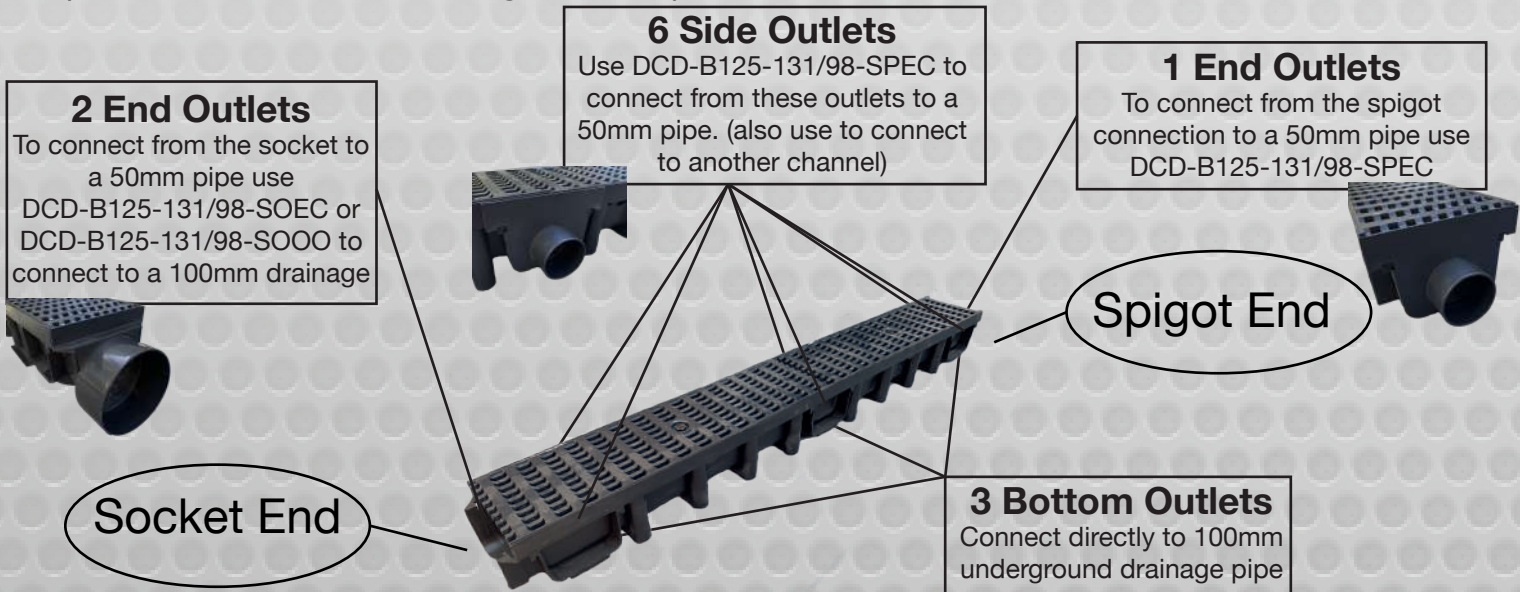

DekDrain B125 Outlets

If you like choice, you'll love DekDrain B125. A single length has 12 outlet options and 11 outlet points. All of these options are created from only three additional connections. Each outlet end cap can also double as a blanking off end cap.