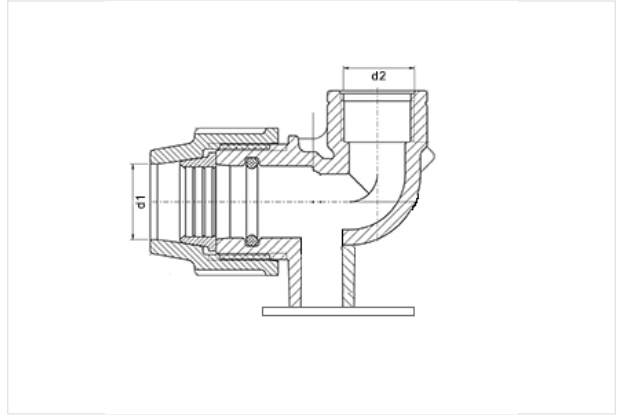

Wall Plate Elbow Metal

Number of Items: 2

Product Code	d1 [mm]	d2 [mm]	Weight [g]
9055C10	20	1/2"	
9055D20	25	3/4"	